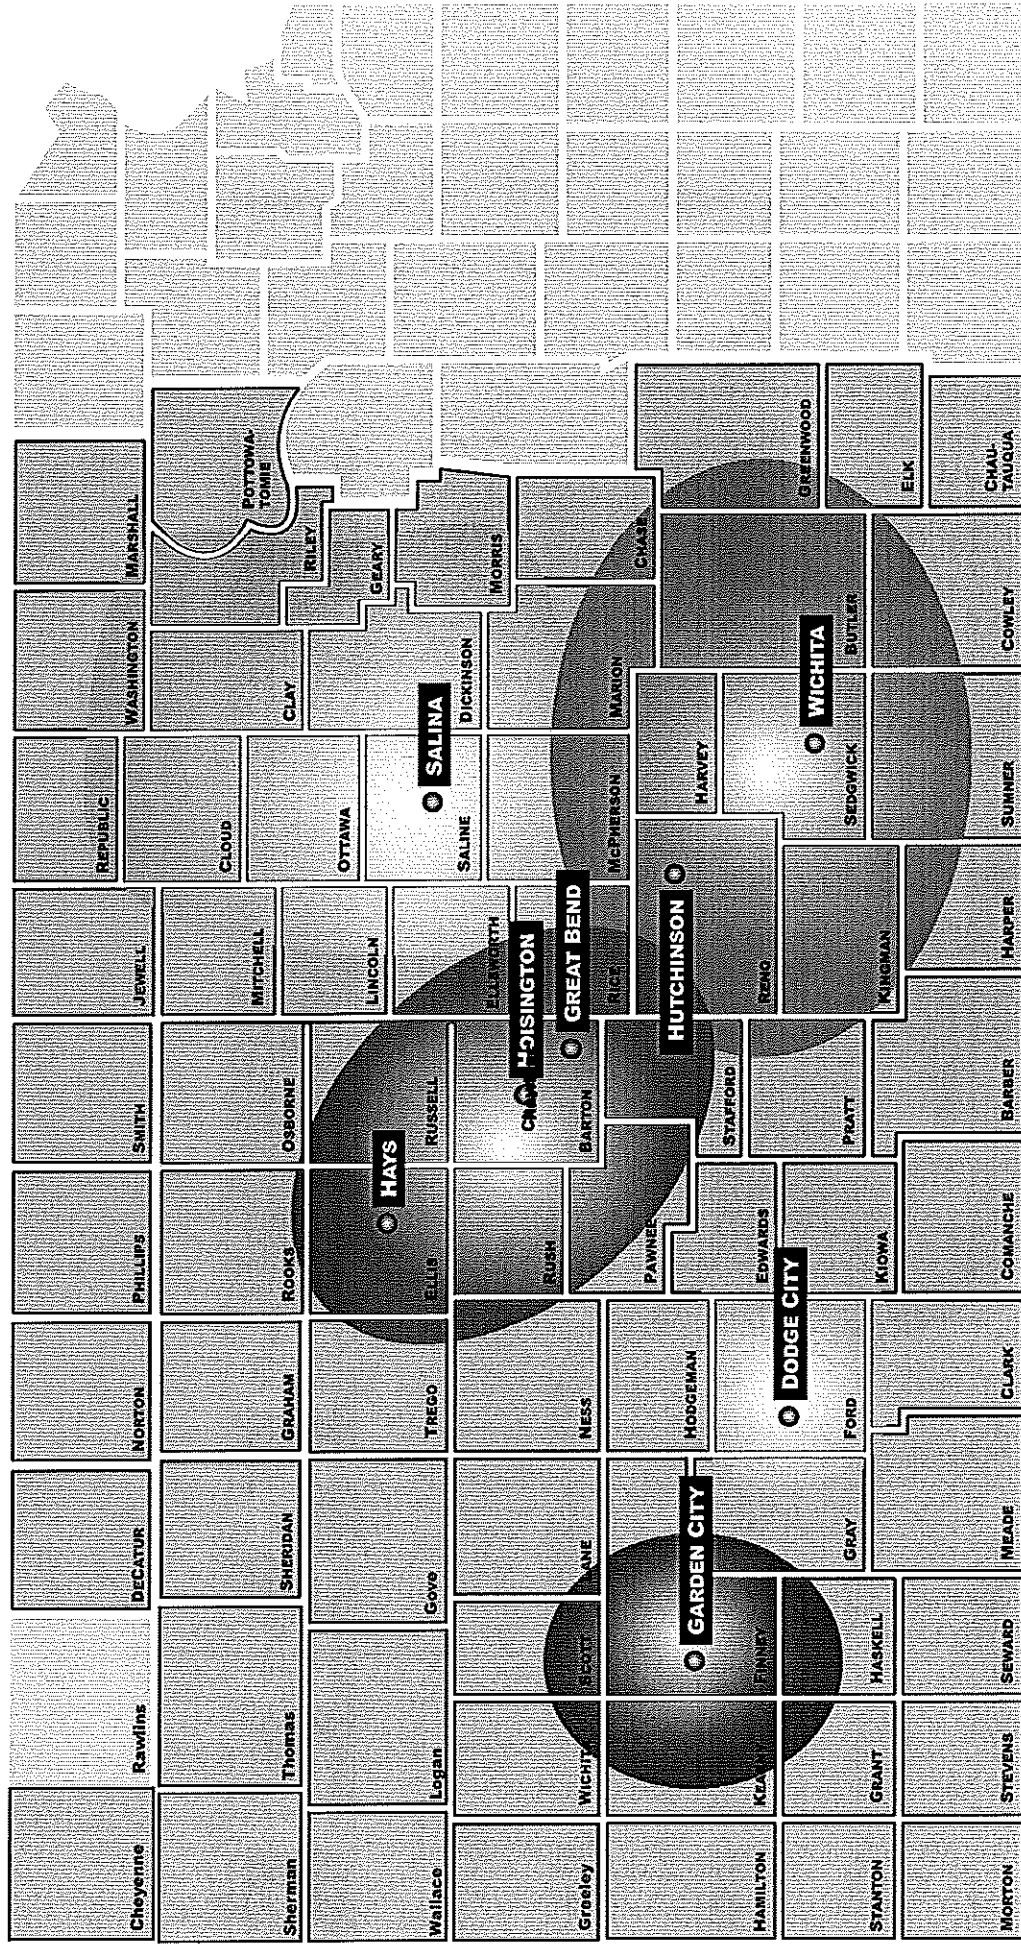

KSAS

FOX KANSAS

COVERAGE MAP

KSAS 24-Wichita KBDK 14-Great Bend/Hays KAAS 18-Salina Total Households Reached - 441,860
KSAS-LP 29-Dodge City KAAS-LP 31-Garden City Cable Total Cabled Homes Reached - 298,856